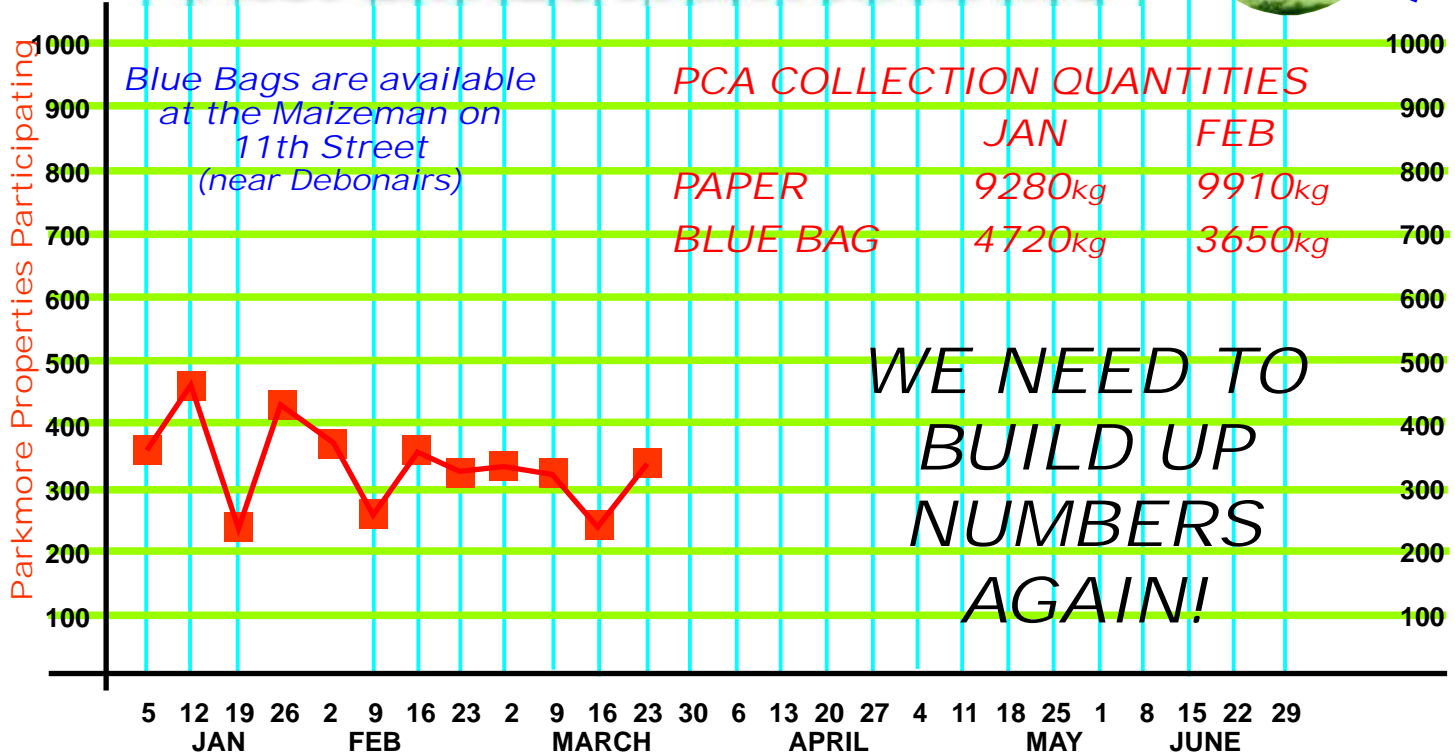

# PARKMORE *BLUE BAG* WASTE COLLECTION PROJECT - PROPERTIES PARTICIPATING

*Blue Bags are available  
at the Maizeman on  
11th Street  
(near Debonairs)*

## PCA COLLECTION QUANTITIES

	JAN	FEB
PAPER	9280kg	9910kg
BLUE BAG	4720kg	3650kg

**WE NEED TO  
BUILD UP  
NUMBERS  
AGAIN!**